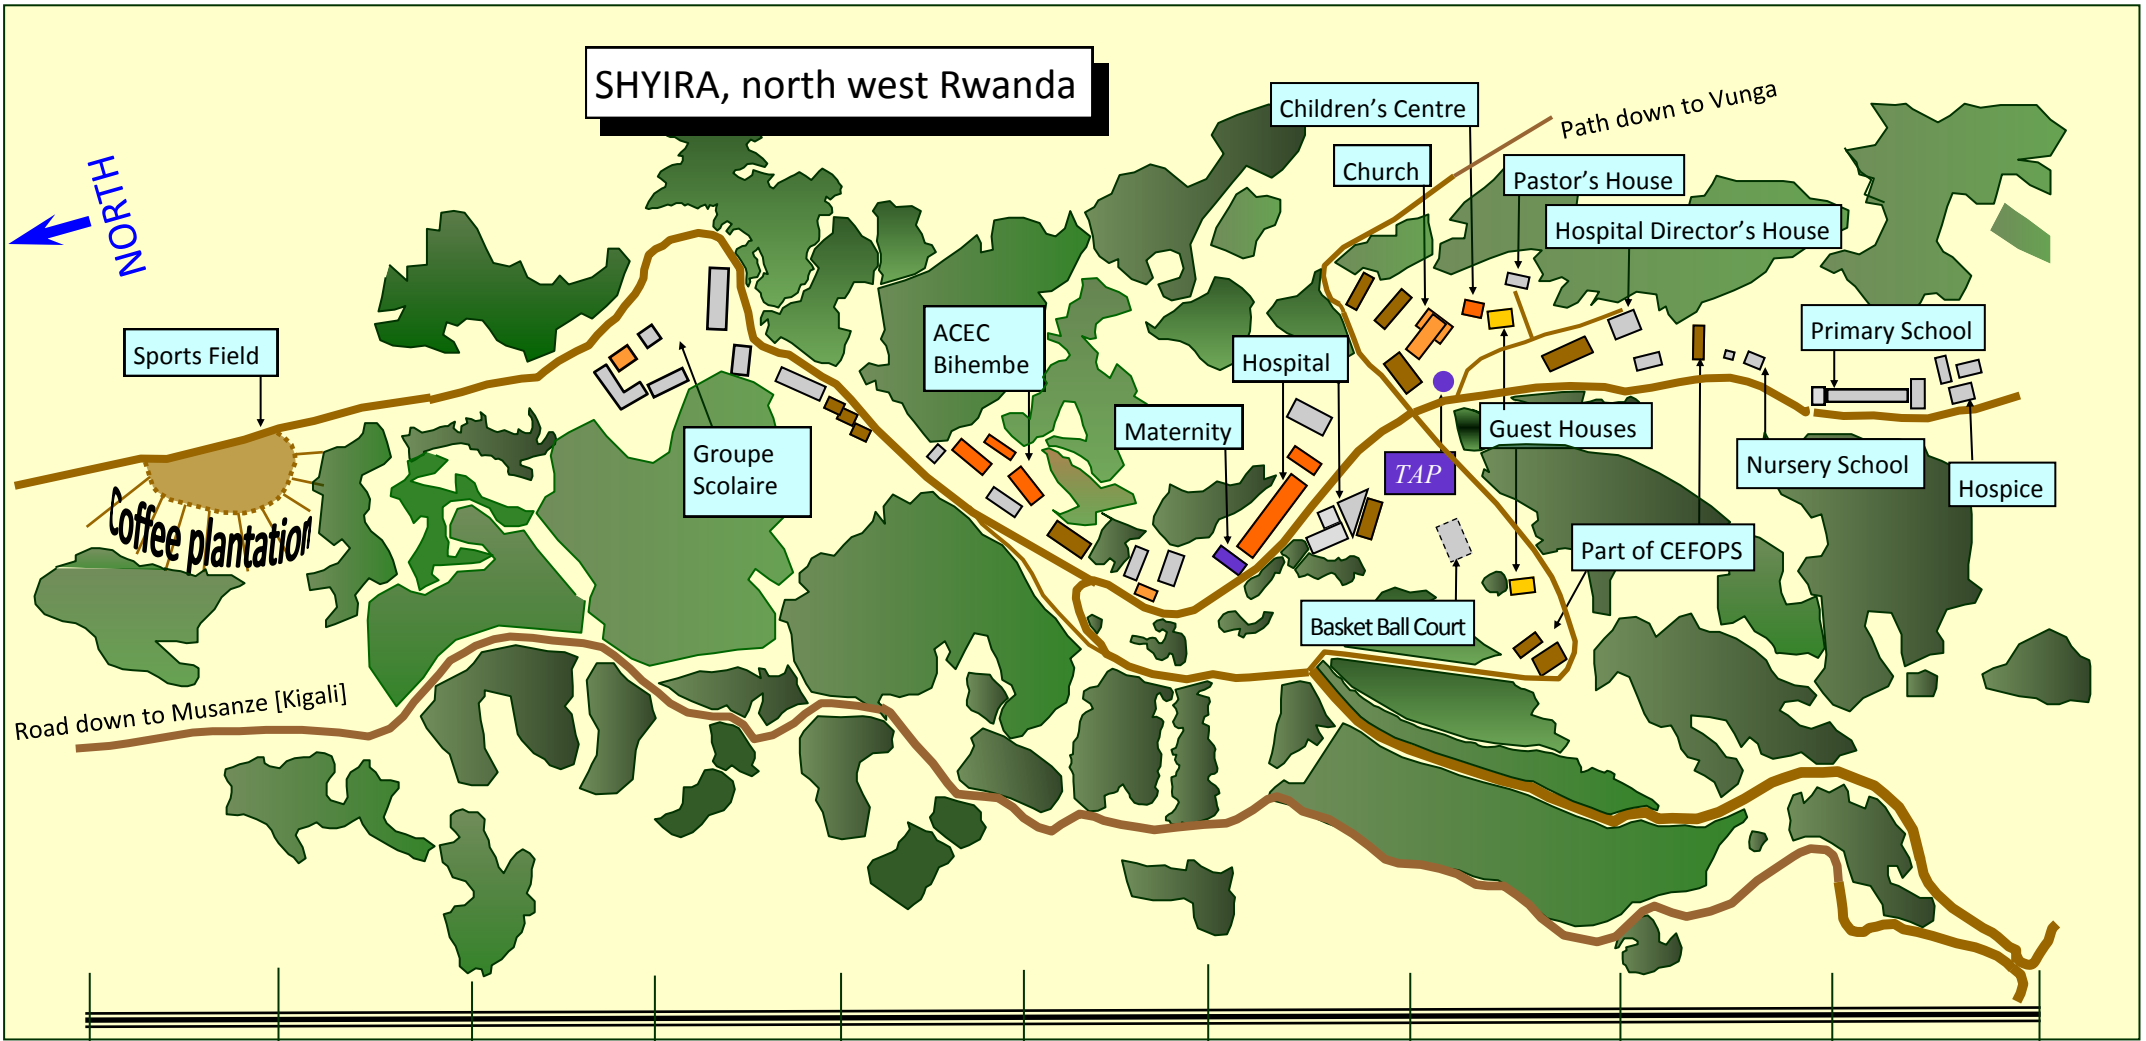

SHYIRA, north west Rwanda

0 0.1 0.2 0.3 0.4 0.5 0.6 0.7 0.8 0.9 1.0 mile

Approximate scale